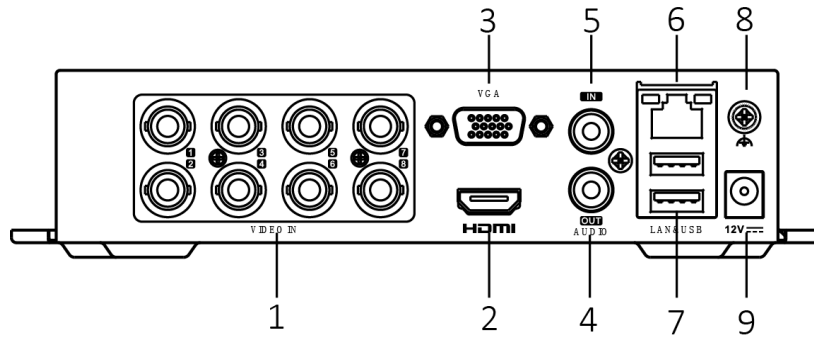

Physical Interface

*: The rear panel of DS-7104HGHI-K1 provides 4 video input interfaces.

No.	Description	No.	Description
1	Video and Audio in	6	LAN Network Interface
2	HDMI Interface	7	USB Interfaces
3	VGA Interface	8	GND
4	AUDIO OUT, RCA Connector	9	12 VDC Power Input
5	AUDIO IN, RCA Connector